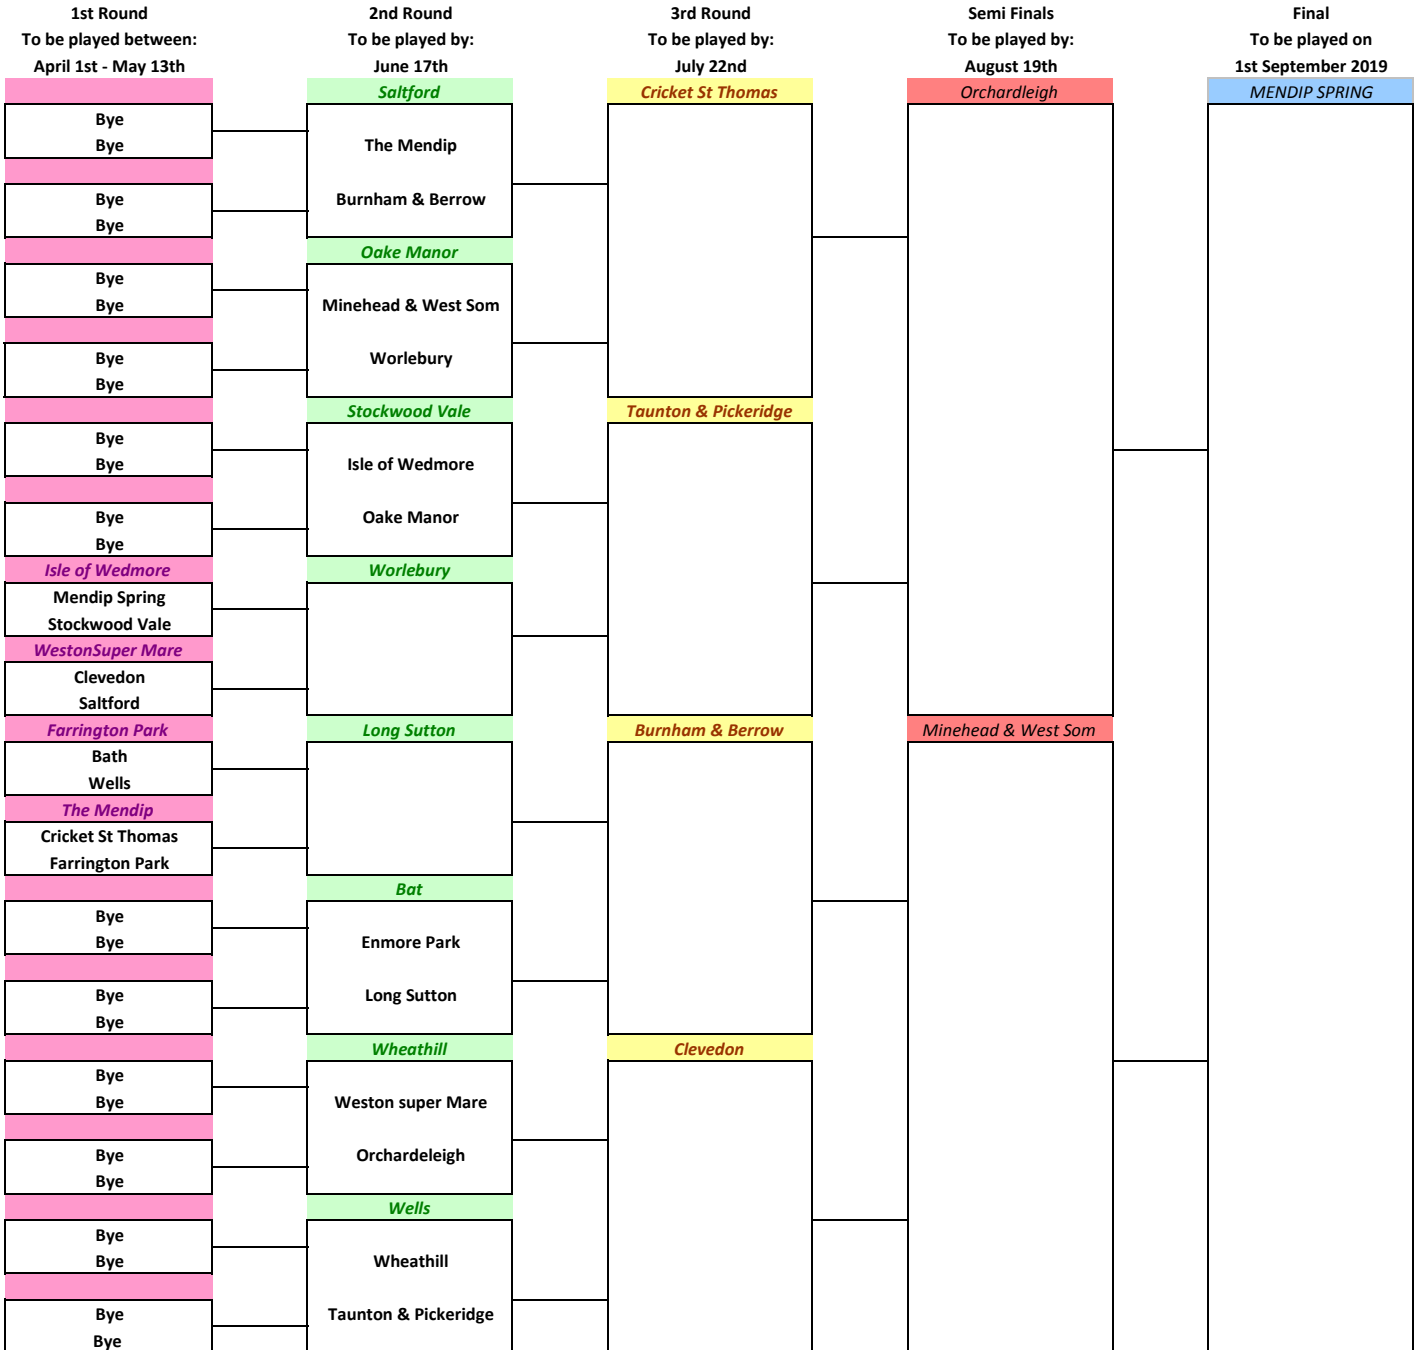

SOMERSET LADIES COUNTY GOLF ASSOCIATION

CENTENARY PLATE

2019

Match results to
Jane Pitcher
mail2compsec@somersetladiesgolf.org.uk

WINNERS:

50% Combined Handicap