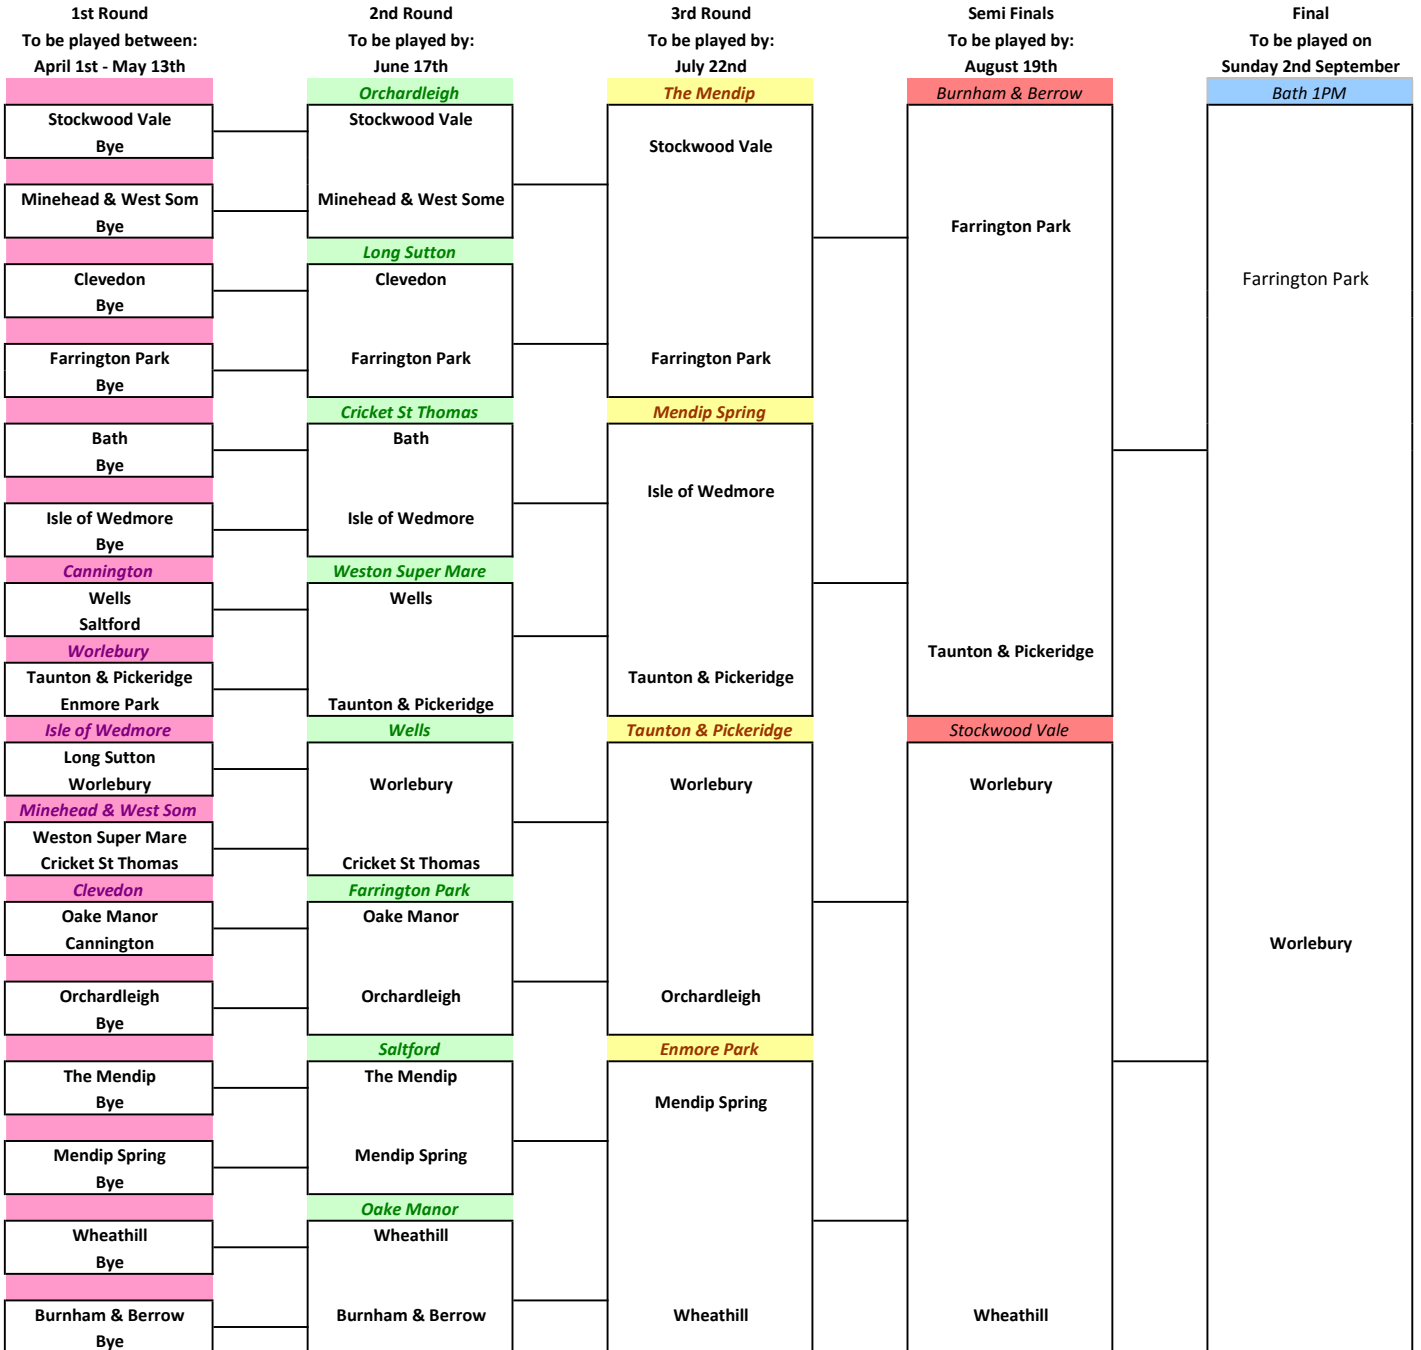

SOMERSET LADIES COUNTY GOLF ASSOCIATION

# CENTENARY PLATE

## 2018

Match results to  
Jane Pitcher

WINNERS: Worlebury

email: [koreresults@somersestladiesgolf.org.uk](mailto:koreresults@somersestladiesgolf.org.uk)  
50% of the Combined